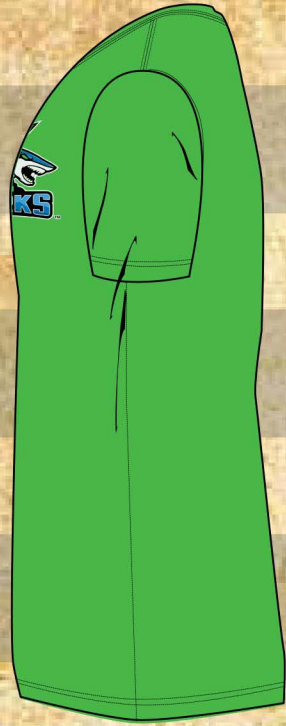

LEFT SIDE

BACK

FRONT

OVER SIZED T-SHIRT -SHORT SLEEVE - TEMPLATE-2

ESI
ELITE SPORTS INDIA

GREEN

RIGHT SIDE

LEFT SIDE