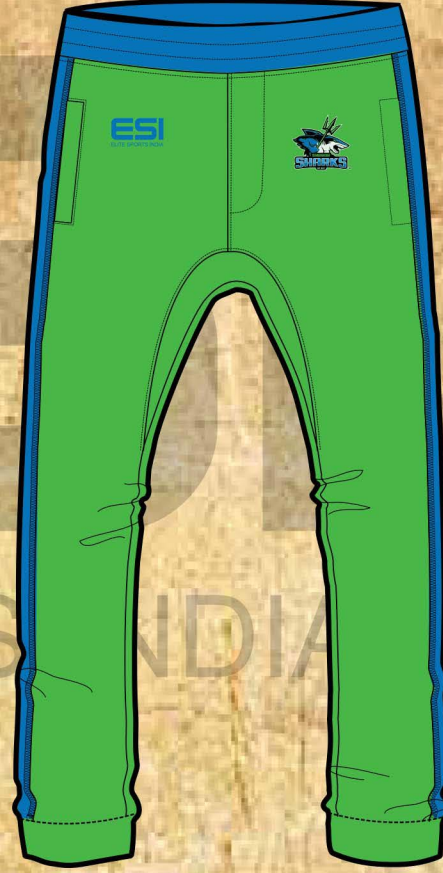

FRONT

MEN SWEAT PANTS - TEMPLATE-3