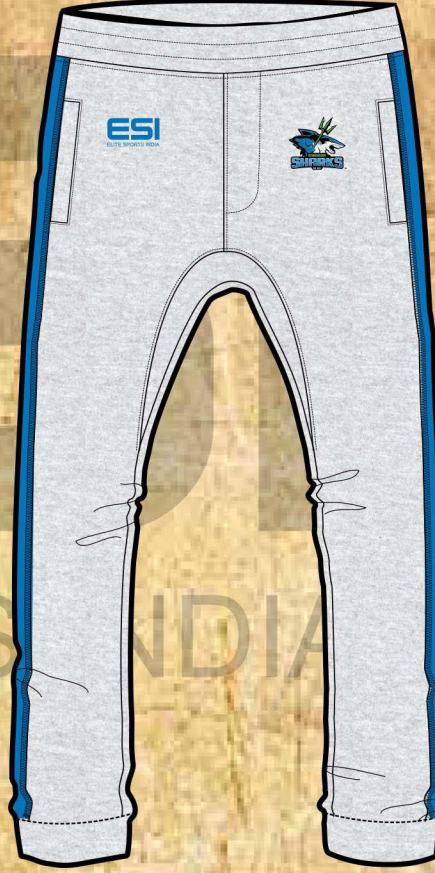

BACK

FRONT

OVER SIZED T-SHIRT -SHORT SLEEVE - TEMPLATE-3

ESI
ELITE SPORTS INDIA

#FFFFFF

#000000

#4ab648

#47a1d5

#0c73b7

#0c5680

BLUE

GREEN

BACK

FRONT

MEN SWEAT PANTS - TEMPLATE

BACK