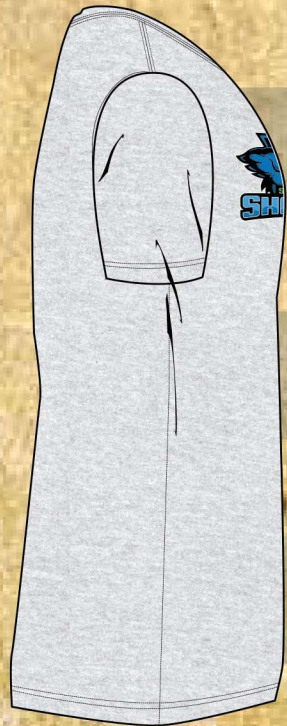

BLUE

RIGHT SIDE

LEFT SIDE

BACK

FRONT

OVER SIZED T-SHIRT -SHORT SLEEVE - TEMPLATE-1

ESI

ELITE SPORTS INDIA

#FFFFFF

#000000

#4ab648

#47a1d5

#0c73b7

#0c5680

PLATINUM
HEATHER

RIGHT SIDE