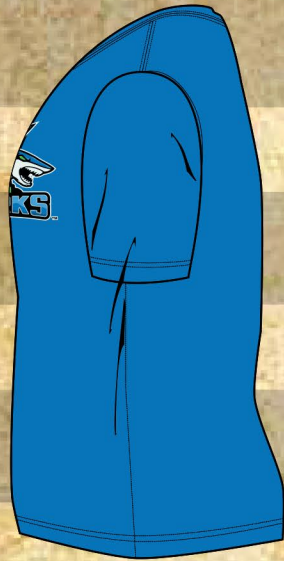

ESI
ELITE SPORTS INDIA

#FFFFFF

#000000

#4ab648

#47a1d5

#0c73b7

#0c5680

BLUE

RIGHT SIDE

LEFT SIDE

BACK

FRONT

T-SHIRT SHORT SLEEVE - TEMPLATE

#FFFFFF

#000000

#4ab648