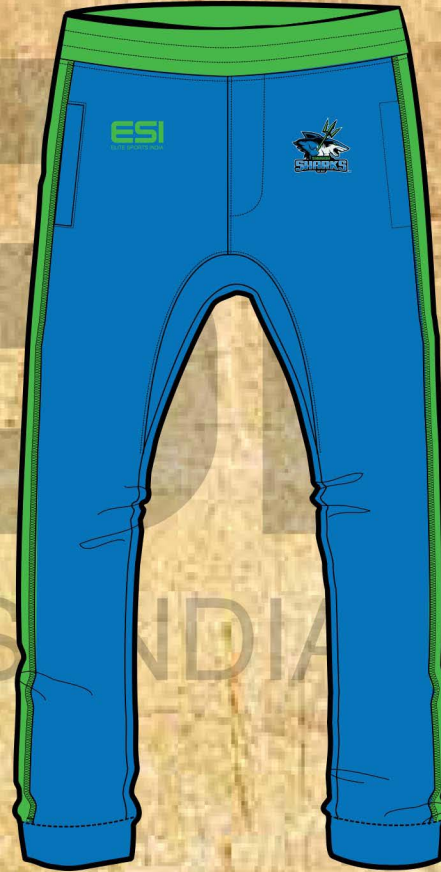

BACK

FRONT

OVER SIZED T-SHIRT -SHORT SLEEVE - TEMPLATE-3

ESI
ELITE SPORTS INDIA

#FFFFFF

#000000

#4ab648

#47a1d5

#0c73b7

#0c5680

BLUE

GREEN

BACK

FRONT

MEN SWEAT PANTS - TEMPLATE

BACK