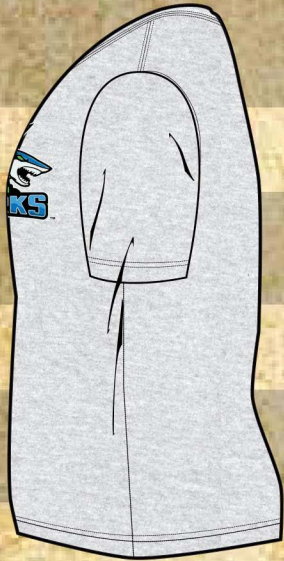

RIGHT SIDE

LEFT SIDE

BACK

FRONT

T-SHIRT SHORT SLEEVE - TEMPLATE

#FFFFFF

#000000

#4ab648

#47a1d5

#0c73b7

#0c5680

PLATINUM
HEATHER

RIGHT SIDE

LEFT SIDE

BACK

FRONT