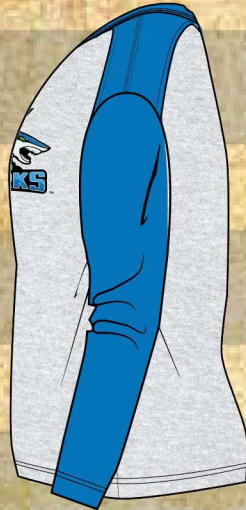

RIGHT SIDE

LEFT SIDE

BACK

FRONT

CREWNECK SWEATER - TEMPLATE

ELITE SPORTS INDIA

ESI
ELITE SPORTS INDIA

BLUE

PLATINUM
HEATHER

RIGHT SIDE

LEFT SIDE

BACK

FRONT

RAGLAN - LONG SLEEVE SHIRT - TEMPLATE

ESI

ELITE SPORTS INDIA