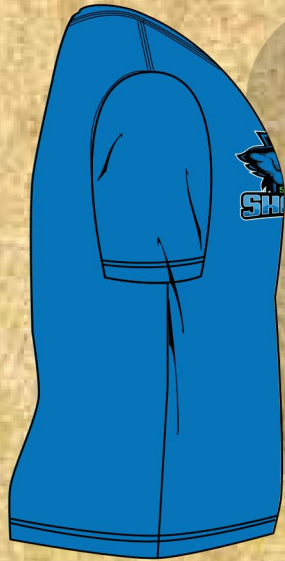

ESI
ELITE SPORTS INDIA

#FFFFFF

#000000

#4ab648

#47a1d5

#0c73b7

#0c5680

BLUE

RIGHT SIDE

LEFT SIDE

BACK

FRONT

T-SHIRT SHORT SLEEVE - TEMPLATE

#FFFFFF

#000000

#4ab648