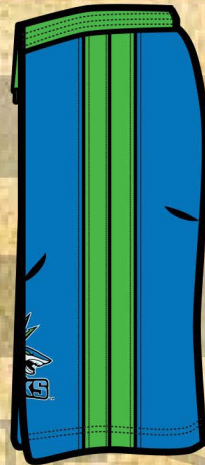

BLUE

GREEN

BACK

FRONT

MEN SWEAT PANTS - TEMPLATE-3

ESI
ELITE SPORTS INDIA

BLUE

GREEN

#FFFFFF

#000000

#4ab648

#47a1d5

#0c73b7

#0c5680

RIGHT SIDE

LEFT SIDE

FRONT

BACK

RIGHT SIDE

LEFT SIDE

FRONT

BACK

BACK

FRONT