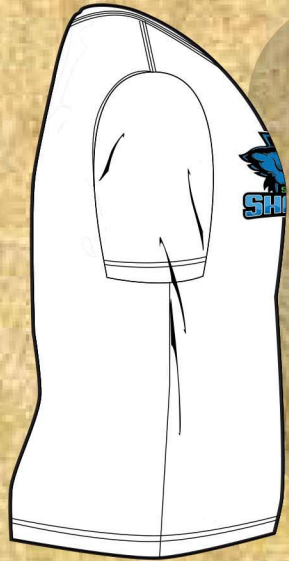

RIGHT SIDE

LEFT SIDE

BACK

FRONT

T-SHIRT SHORT SLEEVE - TEMPLATE

#FFFFFF

#000000

#4ab648

#FFFFFF

#000000

#4ab648

#47a1d5

#0c73b7

#0c5680

WHITE

RIGHT SIDE