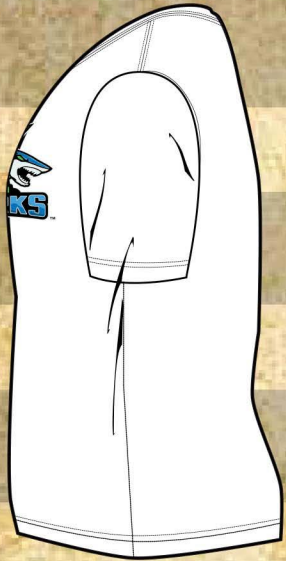

RIGHT SIDE

LEFT SIDE

BACK

FRONT

T-SHIRT SHORT SLEEVE - TEMPLATE

#FFFFFF

#000000

#4ab648

#FFFFFF

#000000

#4ab648

#47a1d5

#0c73b7

#0c5680

WHITE

RIGHT SIDE