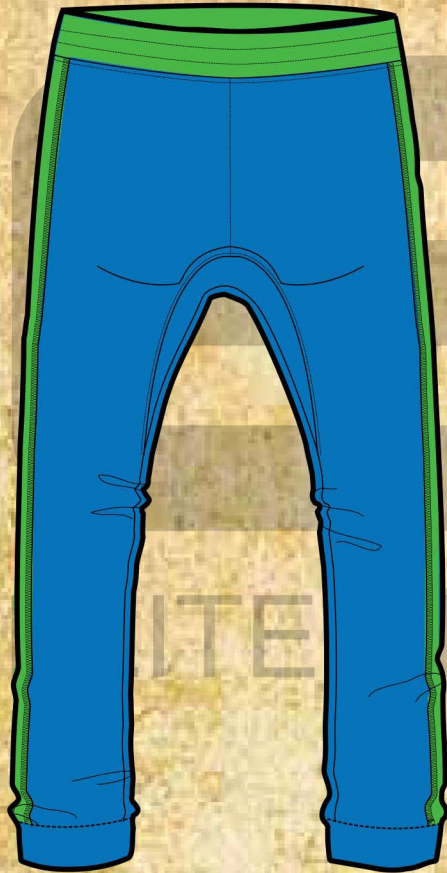

#0c73b7

#0c5680

BLUE

GREEN

BACK

FRONT

MEN SWEAT PANTS - TEMPLATE

BACK