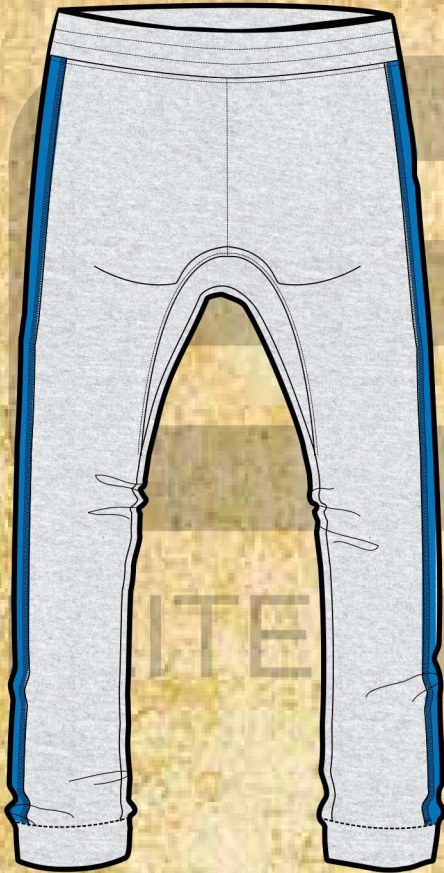

#0c73b7

#0c5680

BLUE

GREEN

BACK

FRONT

MEN SWEAT PANTS - TEMPLATE

BACK