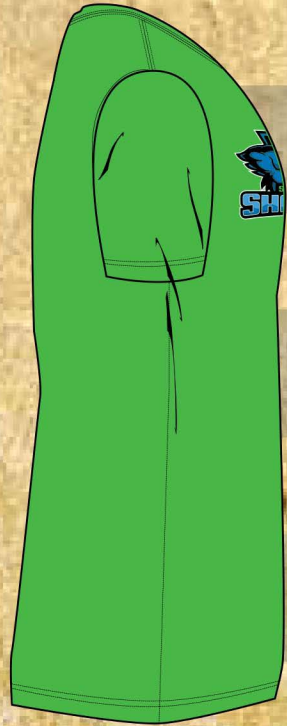

LEFT SIDE

BACK

FRONT

OVER SIZED T-SHIRT -SHORT SLEEVE - TEMPLATE-2

ESI
ELITE SPORTS INDIA

GREEN

RIGHT SIDE

LEFT SIDE

BACK

FRONT

OVER SIZED T-SHIRT -SHORT SLEEVE - TEMPLATE-3

ESI
ELITE SPORTS INDIA

#FFFFFF

#000000

#4ab648

#47a1d5